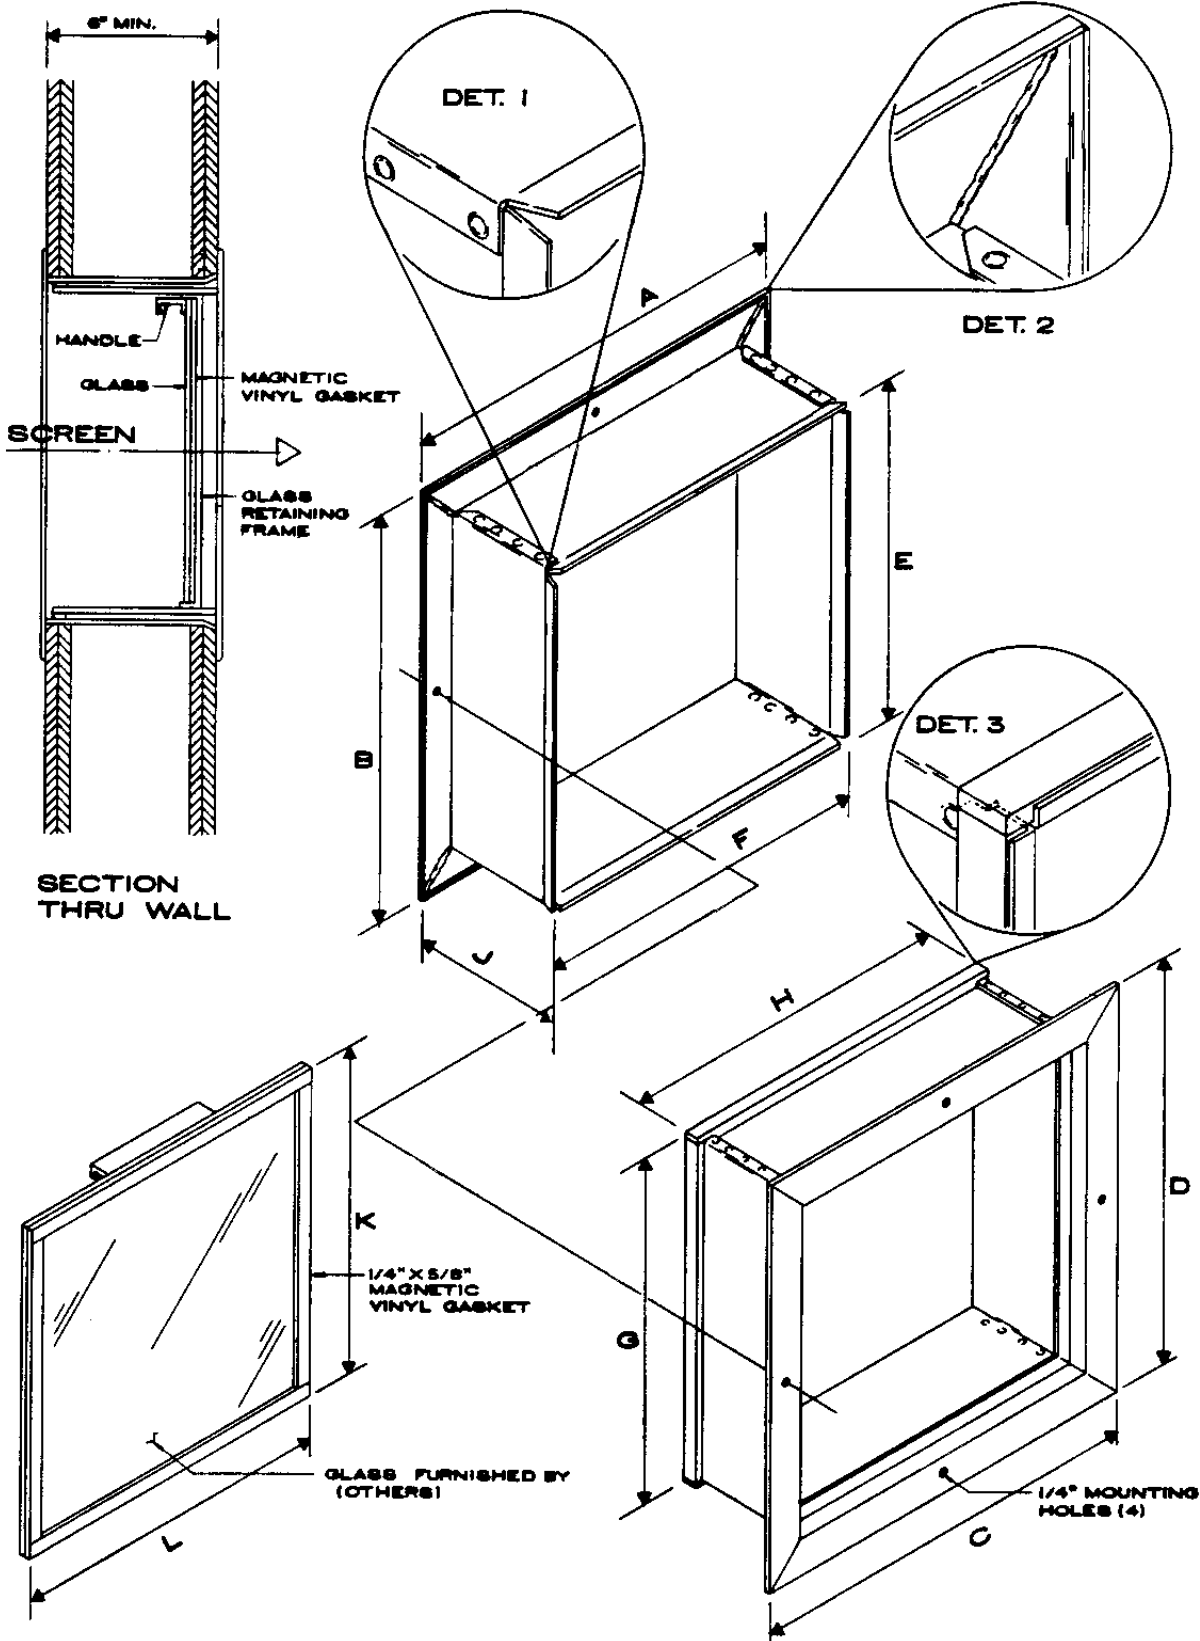

(21) 2221-2862

CINEDIGITAL EQUIPAMENTOS LTDA

facebook.com/cinedigitalbrasil

Porthole Dimension Sheet for 12 X 14 Frame

A: 16"

B: 18"

C: 15-3/8"

D: 17-3/8"

E: 14-7/8"

F: 12-7/8"

G: 14-3/8"

H: 12-3/8"

J: 6"

K: 13-5/8"

L: 11-5/8"

To determine Rough Opening add 1-3/8" to Specified Size ie:

12"w X 14"h = 13-3/8"w X 15-3/8"h Rough Opening